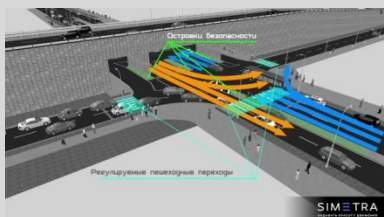

AFFILIATED COMPANIES / SERVICE LEVEL AGREEMENTS

Suppliers of Cables & Accessories / Lightning Protection / Road Management Systems / Electrical E&I / Airfield Surface Scanning / Telecommunication / Trenching & Cabling Installations / Lighting Systems